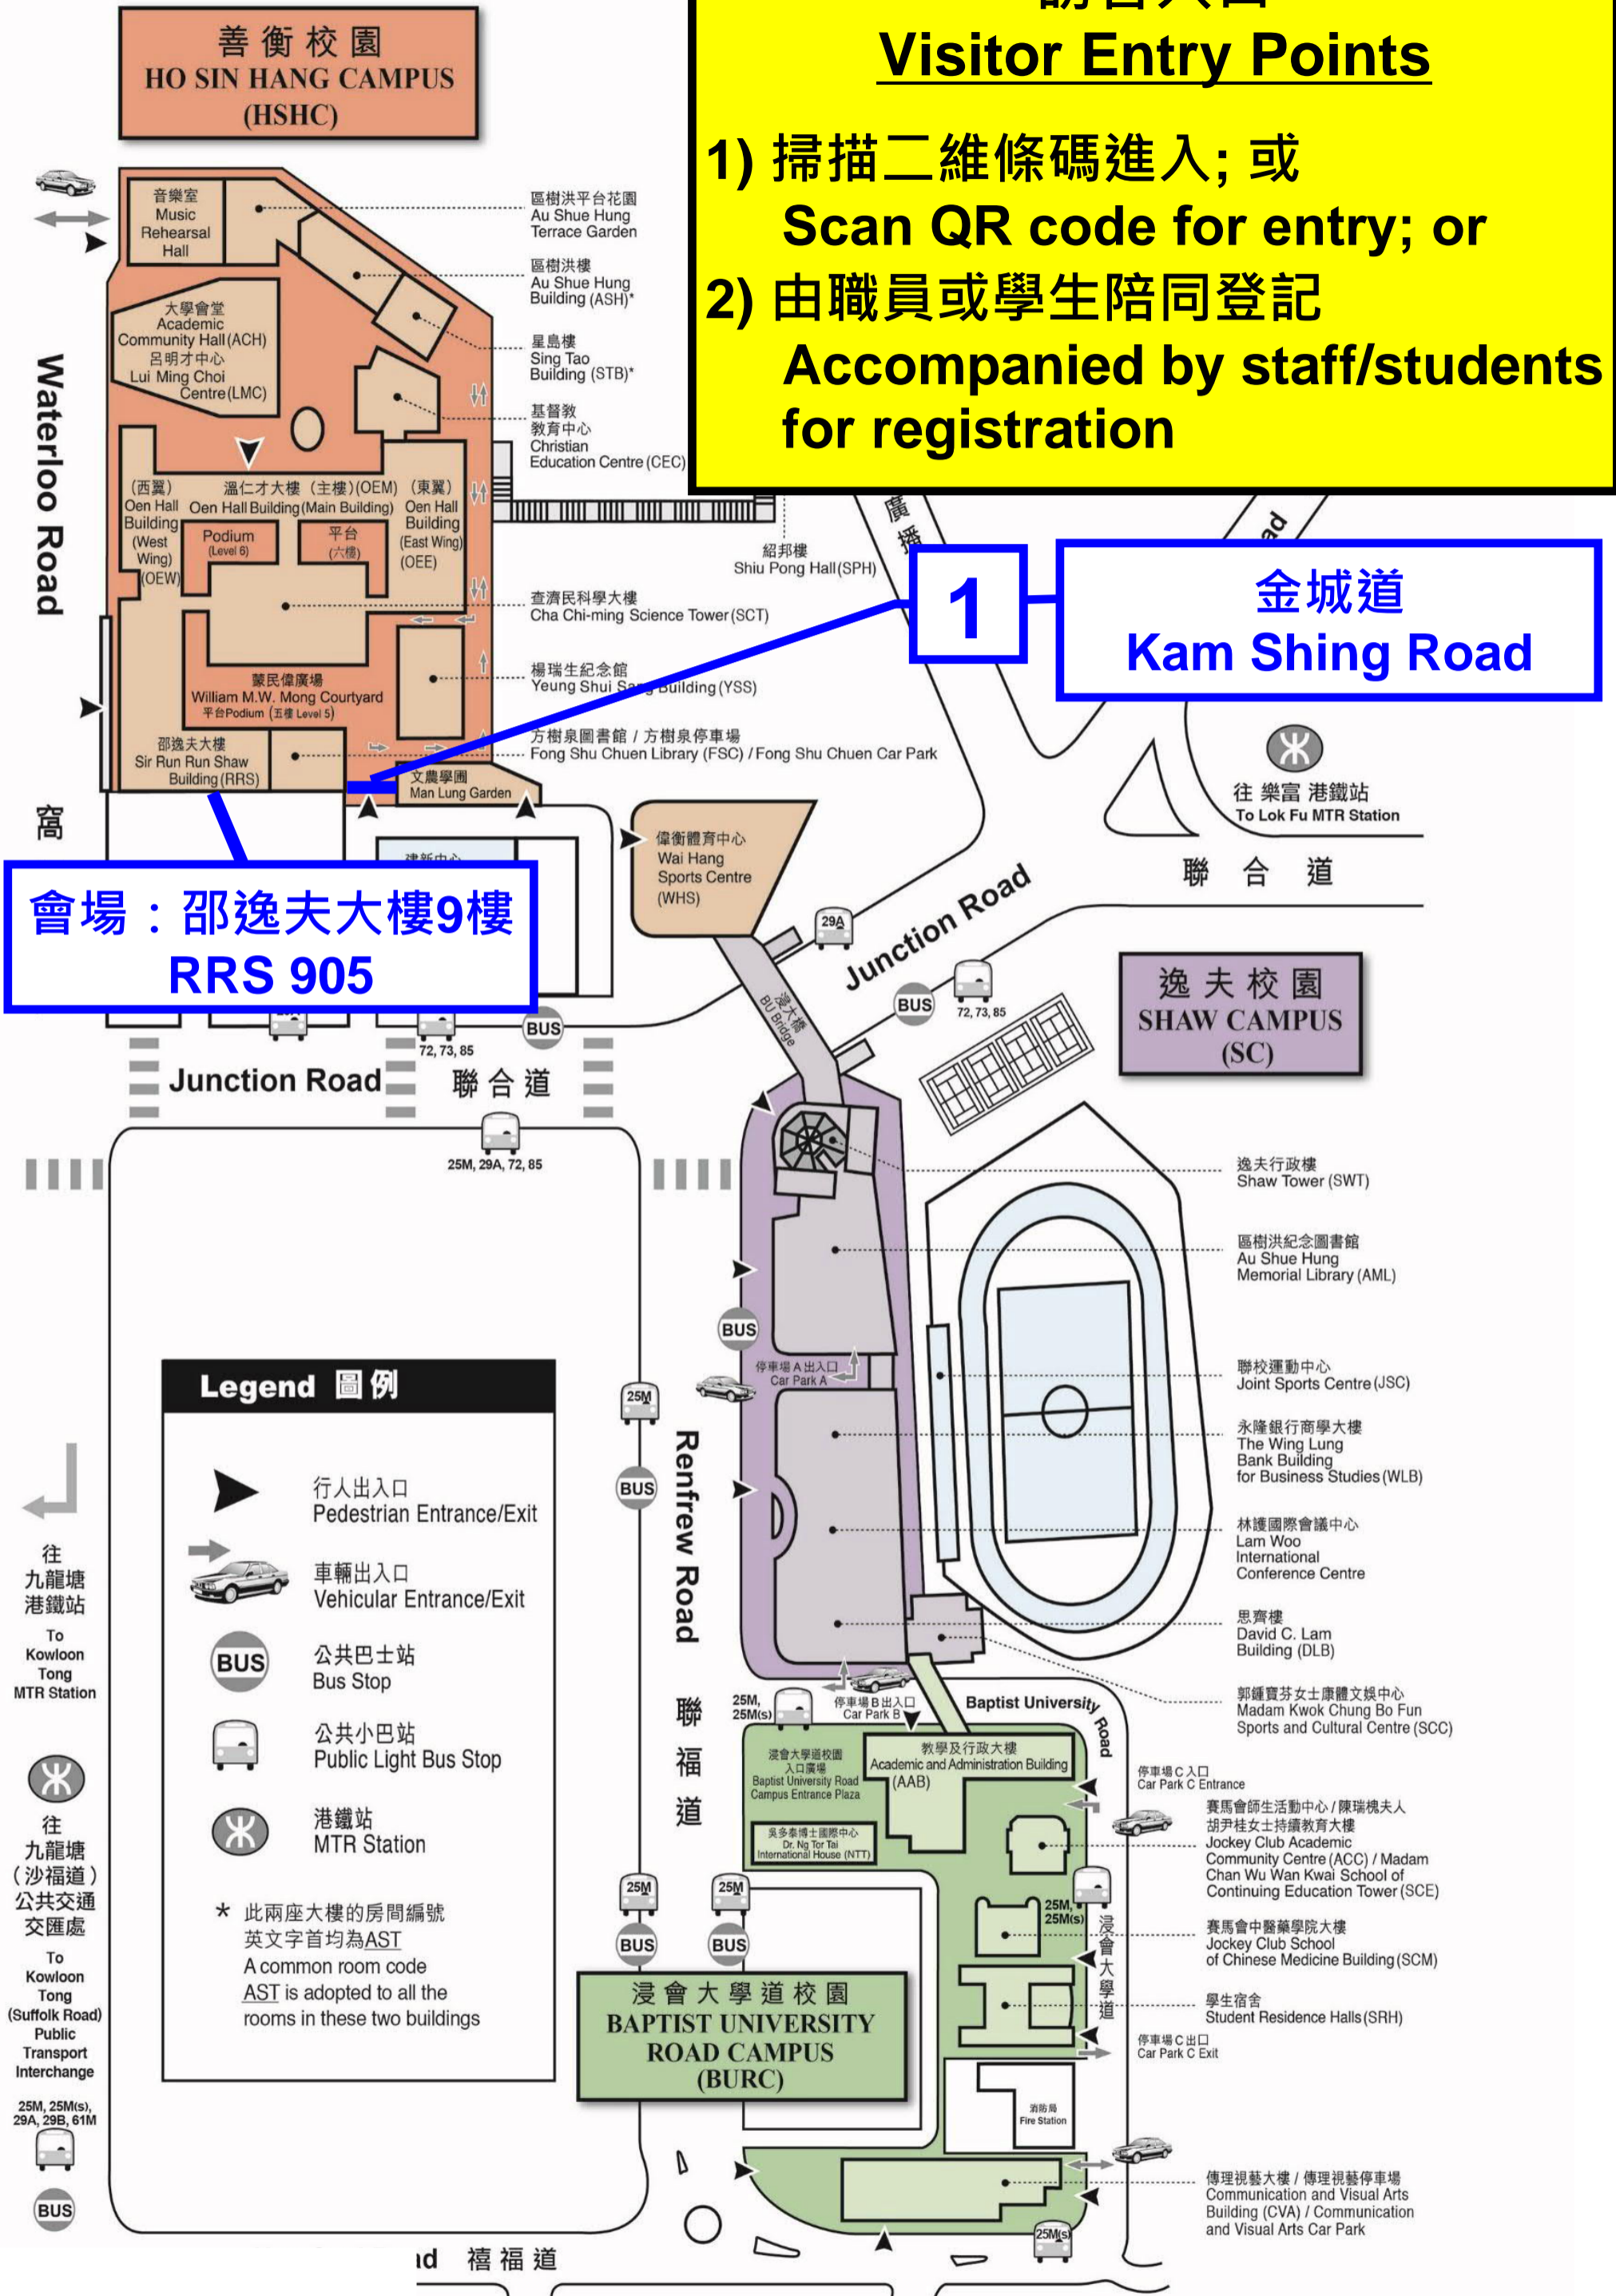

訪客入口 Visitor Entry Points

- 1) 掃描二維條碼進入; 或
Scan QR code for entry; or
- 2) 由職員或學生陪同登記
Accompanied by staff/students for registration

1 金城道
Kam Shing Road

會場：邵逸夫大樓9樓
RRS 905

Legend 圖例

- 行人出入口
Pedestrian Entrance/Exit
- 車輛出入口
Vehicular Entrance/Exit
- 公共巴士站
Bus Stop
- 公共小巴士站
Public Light Bus Stop
- 港鐵站
MTR Station

* 此兩座大樓的房間編號
英文字首均為AST
A common room code
AST is adopted to all the
rooms in these two buildings

往九龍塘港鐵站
To Kowloon Tong MTR Station

往九龍塘(沙福道)公共交通交匯處
To Kowloon Tong (Suffolk Road) Public Transport Interchange

25M, 25M(s), 29A, 29B, 61M

id 禧福道